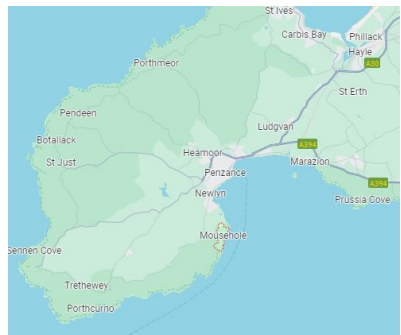

## Where is Cornwall located?

Cornwall is located in England; in the Southwest of the country. The distance between London and Cornwall is 250 miles.

## Where is Mousehole located?

Mousehole (pronounced 'Mow-zul') is a **small and cute fishing village** in a place called **Cornwall**. If you look at a map of England, it's near the very bottom, close to the sea.

# Year Three Geography Mousehole, Cornwall